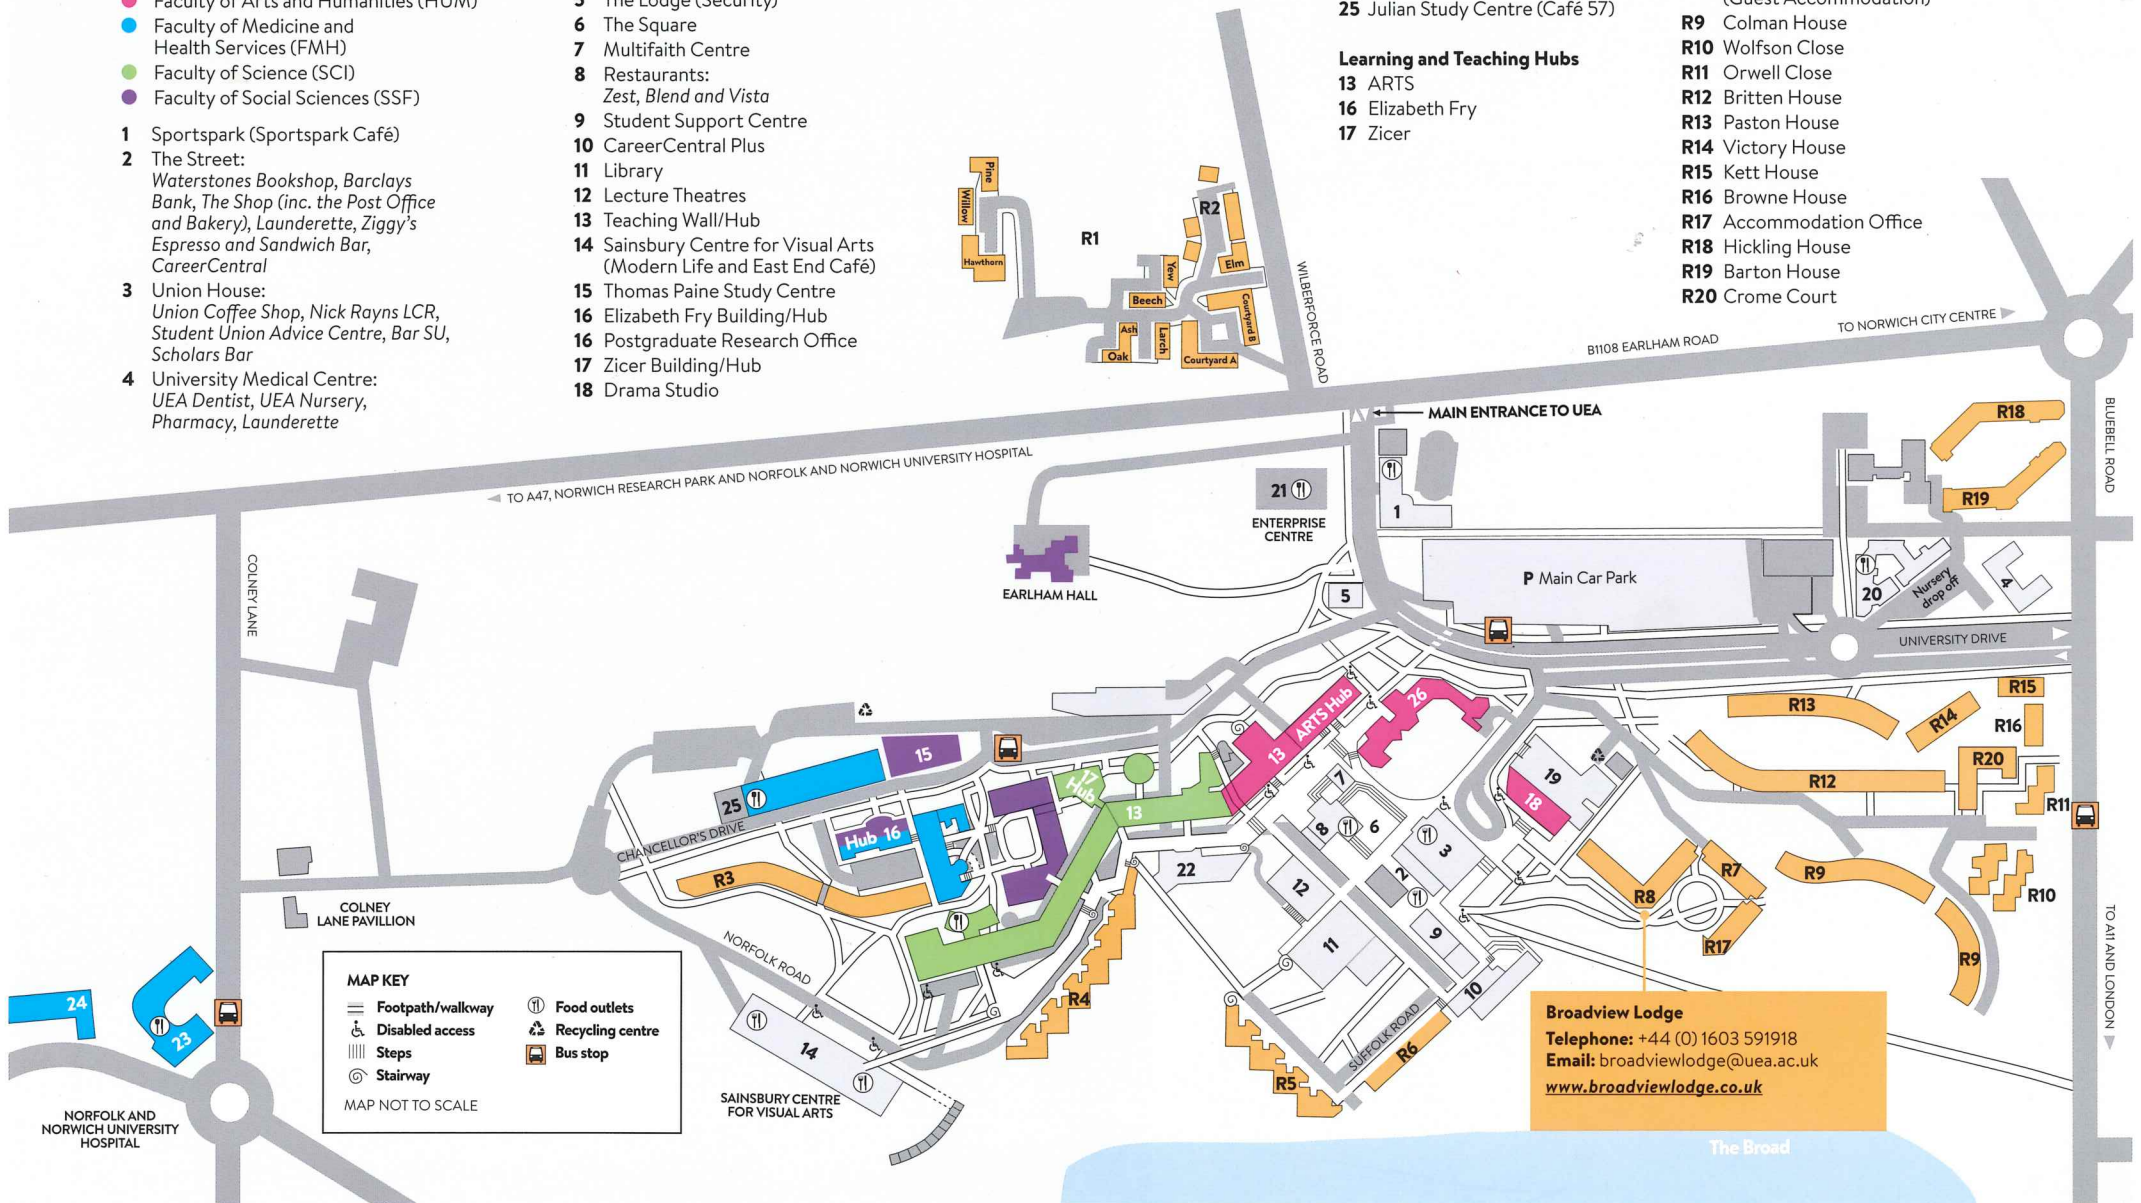

UEA CAMPUS MAP

KEY

- Faculty of Arts and Humanities (HUM)
 - Faculty of Medicine and Health Services (FMH)
 - Faculty of Science (SCI)
 - Faculty of Social Sciences (SSF)
- 1 Sportspark (Sportspark Café)
 - 2 The Street:
Waterstones Bookshop, Barclays Bank, The Shop (inc. the Post Office and Bakery), Launderette, Ziggy's Espresso and Sandwich Bar, CareerCentral
 - 3 Union House:
Union Coffee Shop, Nick Rayns LCR, Student Union Advice Centre, Bar SU, Scholars Bar
 - 4 University Medical Centre:
UEA Dentist, UEA Nursery, Pharmacy, Launderette

- 5 The Lodge (Security)
- 6 The Square
- 7 Multifaith Centre
- 8 Restaurants:
Zest, Blend and Vista
- 9 Student Support Centre
- 10 CareerCentral Plus
- 11 Library
- 12 Lecture Theatres
- 13 Teaching Wall/Hub
- 14 Sainsbury Centre for Visual Arts (Modern Life and East End Café)
- 15 Thomas Paine Study Centre
- 16 Elizabeth Fry Building/Hub
- 16 Postgraduate Research Office
- 17 Zicer Building/Hub
- 18 Drama Studio

- 19 Congregation Hall
- 20 INTO at UEA
- 21 Enterprise Centre (Mustard Coffee Bar)
- 22 IT and Computing Service (ITCS)
- 23 Edith Cavell Building
- 24 Bob Champion Research and Education Building
- 25 Julian Study Centre (Café 57)

Learning and Teaching Hubs

- 13 ARTS
- 16 Elizabeth Fry
- 17 Zicer

Residences

- R1 University Village
- R2 Village Close
- R3 Constable Terrace
- R4 Norfolk Terrace
- R5 Suffolk Terrace
- R6 Suffolk Walk
- R7 Nelson Court
- R8 Broadview Lodge (Guest Accommodation)
- R9 Colman House
- R10 Wolfson Close
- R11 Orwell Close
- R12 Britten House
- R13 Paston House
- R14 Victory House
- R15 Kett House
- R16 Browne House
- R17 Accommodation Office
- R18 Hickling House
- R19 Barton House
- R20 Crome Court